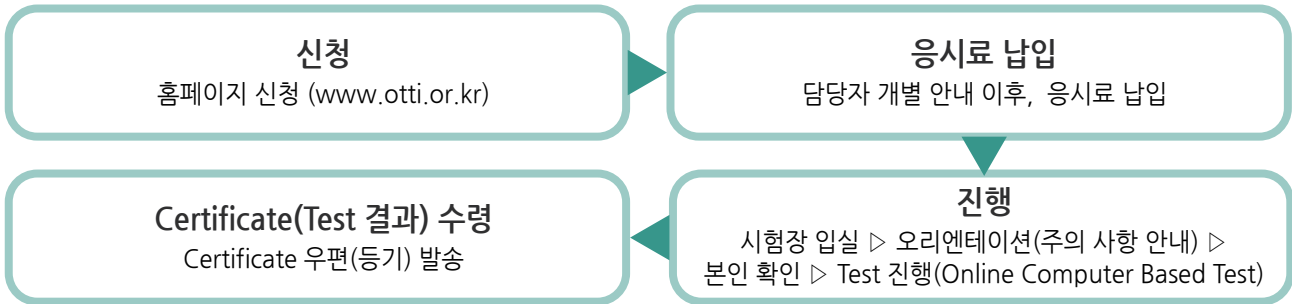

진행 절차

- ◎ 시험 시 여권 혹은, 선원수첩 필수 지참 (여권 · 선원수첩이 없는 경우, 담당자에게 연락바랍니다.)
- ◎ 결과는 Test 종료 후 바로 확인 가능하며, Certificate(Test 결과) 우편(등기) 발송은 2~5일 가량 소요됩니다.
- ◎ Certificate(Test 결과) 유효 기간은 따로 정해져 있지 않고, 각 업체 · 기관에서 별도로 정합니다.

응시료

구분	응시료
Marlins English Language Test for Offshore Workers	95,000원
ISF Marlins English Language Test for Seafarers	45,000원